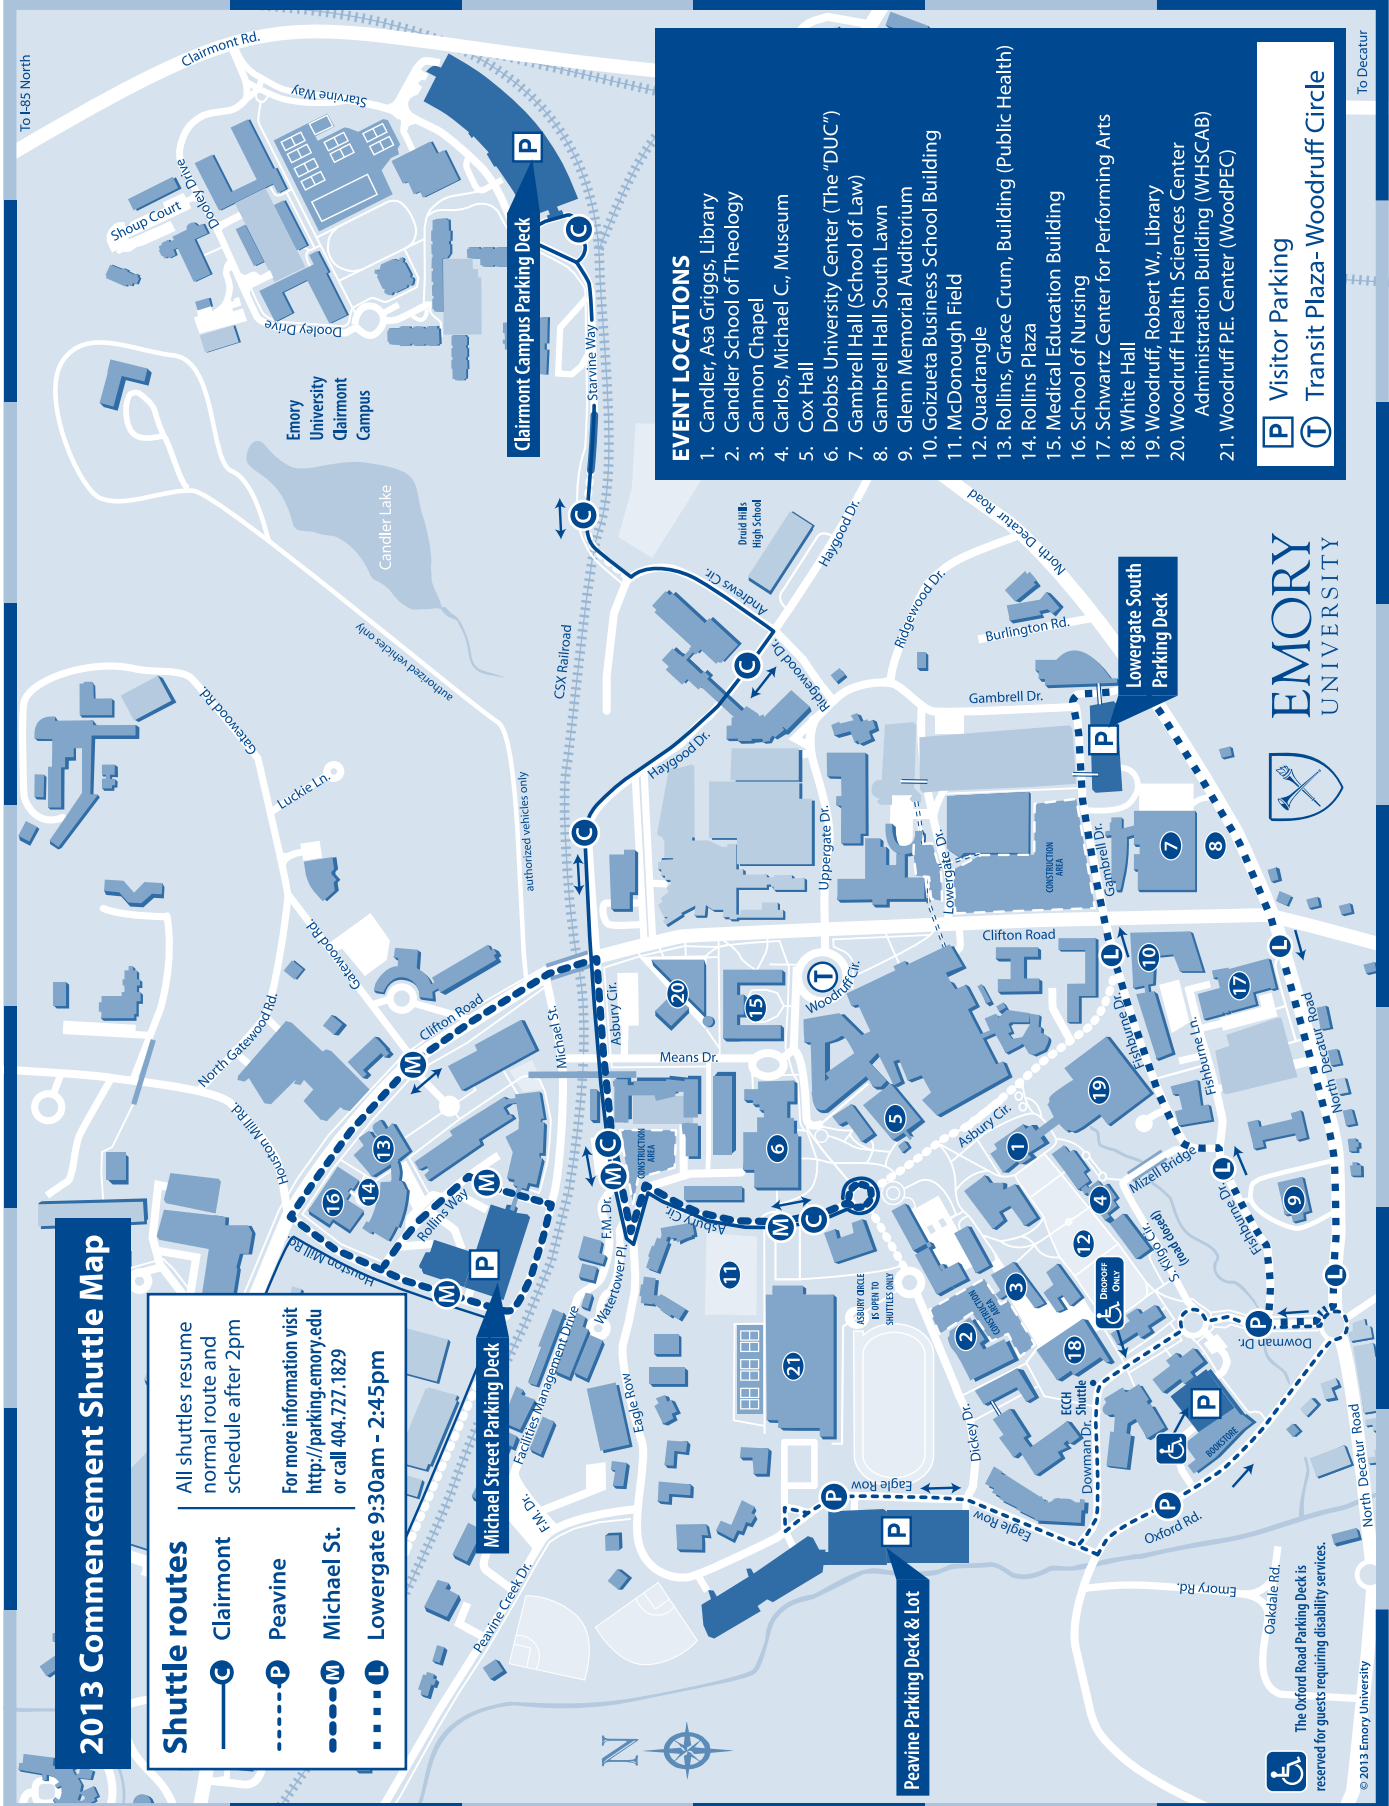

2013 Commencement Shuttle Map

Shuttle routes

All shuttles resume normal route and schedule after 2pm

— C — Clairmont

— P — Peavine

— M — Michael St.

— L — Lowergate 9:30am - 2:45pm

For more information visit <http://parking.emory.edu> or call 404.727.1829

1. ### EVENT LOCATIONS
1. Candler, Asa Griggs, Library
  2. Candler School of Theology
  3. Cannon Chapel
  4. Carlos, Michael C., Museum
  5. Cox Hall
  6. Dobbs University Center (The "DUC")
  7. Gambrell Hall (School of Law)
  8. Gambrell Hall South Lawn
  9. Glenn Memorial Auditorium
  10. Goizueta Business School Building
  11. McDonough Field
  12. Quadrangle
  13. Rollins, Grace Crum, Building (Public Health)
  14. Rollins Plaza
  15. Medical Education Building
  16. School of Nursing
  17. Schwartz Center for Performing Arts
  18. White Hall
  19. Woodruff, Robert W., Library
  20. Woodruff Health Sciences Center Administration Building (WHSCAB)
  21. Woodruff P.E. Center (WoodPEC)

- **P** Visitor Parking
- **T** Transit Plaza- Woodruff Circle

The Oxford Road Parking Deck is reserved for guests requiring disability services.